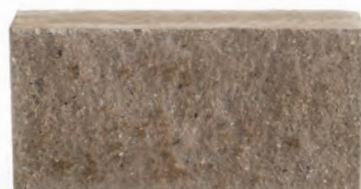

# ARCHITECTURAL PROFILE BLOCK

ARCTIC WHITE

AUTUMN RED

BRONZE

CEDAR TAN

CHESTNUT

CREAM

DARK CHARCOAL

DIAMOND BLACK

EXECUTIVE BROWN

**THE PREFERRED ARCHITECTURAL BLOCK AMONG TOP ARCHITECTS, DEVELOPERS AND BUILDERS ACROSS CANADA. ACHIEVE YOUR UNIQUE AESTHETIC WITH OUR EXTENSIVE ARRAY OF COLOURS, AVAILABLE IN BOTH SPLIT-FACE AND SMOOTH-FACE FOR EVEN GREATER DESIGN FLEXIBILITY.**

GOLDEN BUFF

GREY

IVORY

LIGHT GREY

MIDNIGHT BLACK

SALMON

SIMCOE

SPRING TAN

WALNUT