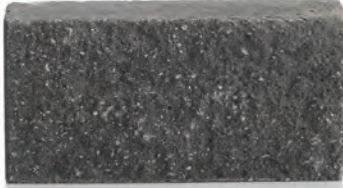

# ARCHITECTURAL PROFILE BLOCK

ARCTIC WHITE

AUTUMN RED

BRONZE

CEDAR TAN

CHESTNUT

CREAM

DARK CHARCOAL

DIAMOND BLACK

EXECUTIVE BROWN

**THE PREFERRED ARCHITECTURAL BLOCK AMONG TOP ARCHITECTS, DEVELOPERS AND BUILDERS ACROSS CANADA. ACHIEVE YOUR UNIQUE AESTHETIC WITH OUR EXTENSIVE ARRAY OF COLOURS, AVAILABLE IN BOTH SPLIT-FACE AND SMOOTH-FACE FOR EVEN GREATER DESIGN FLEXIBILITY.**

GOLDEN BUFF

GREY

IVORY

LIGHT GREY

MIDNIGHT BLACK

SALMON

SIMCOE

SPRING TAN

WALNUT